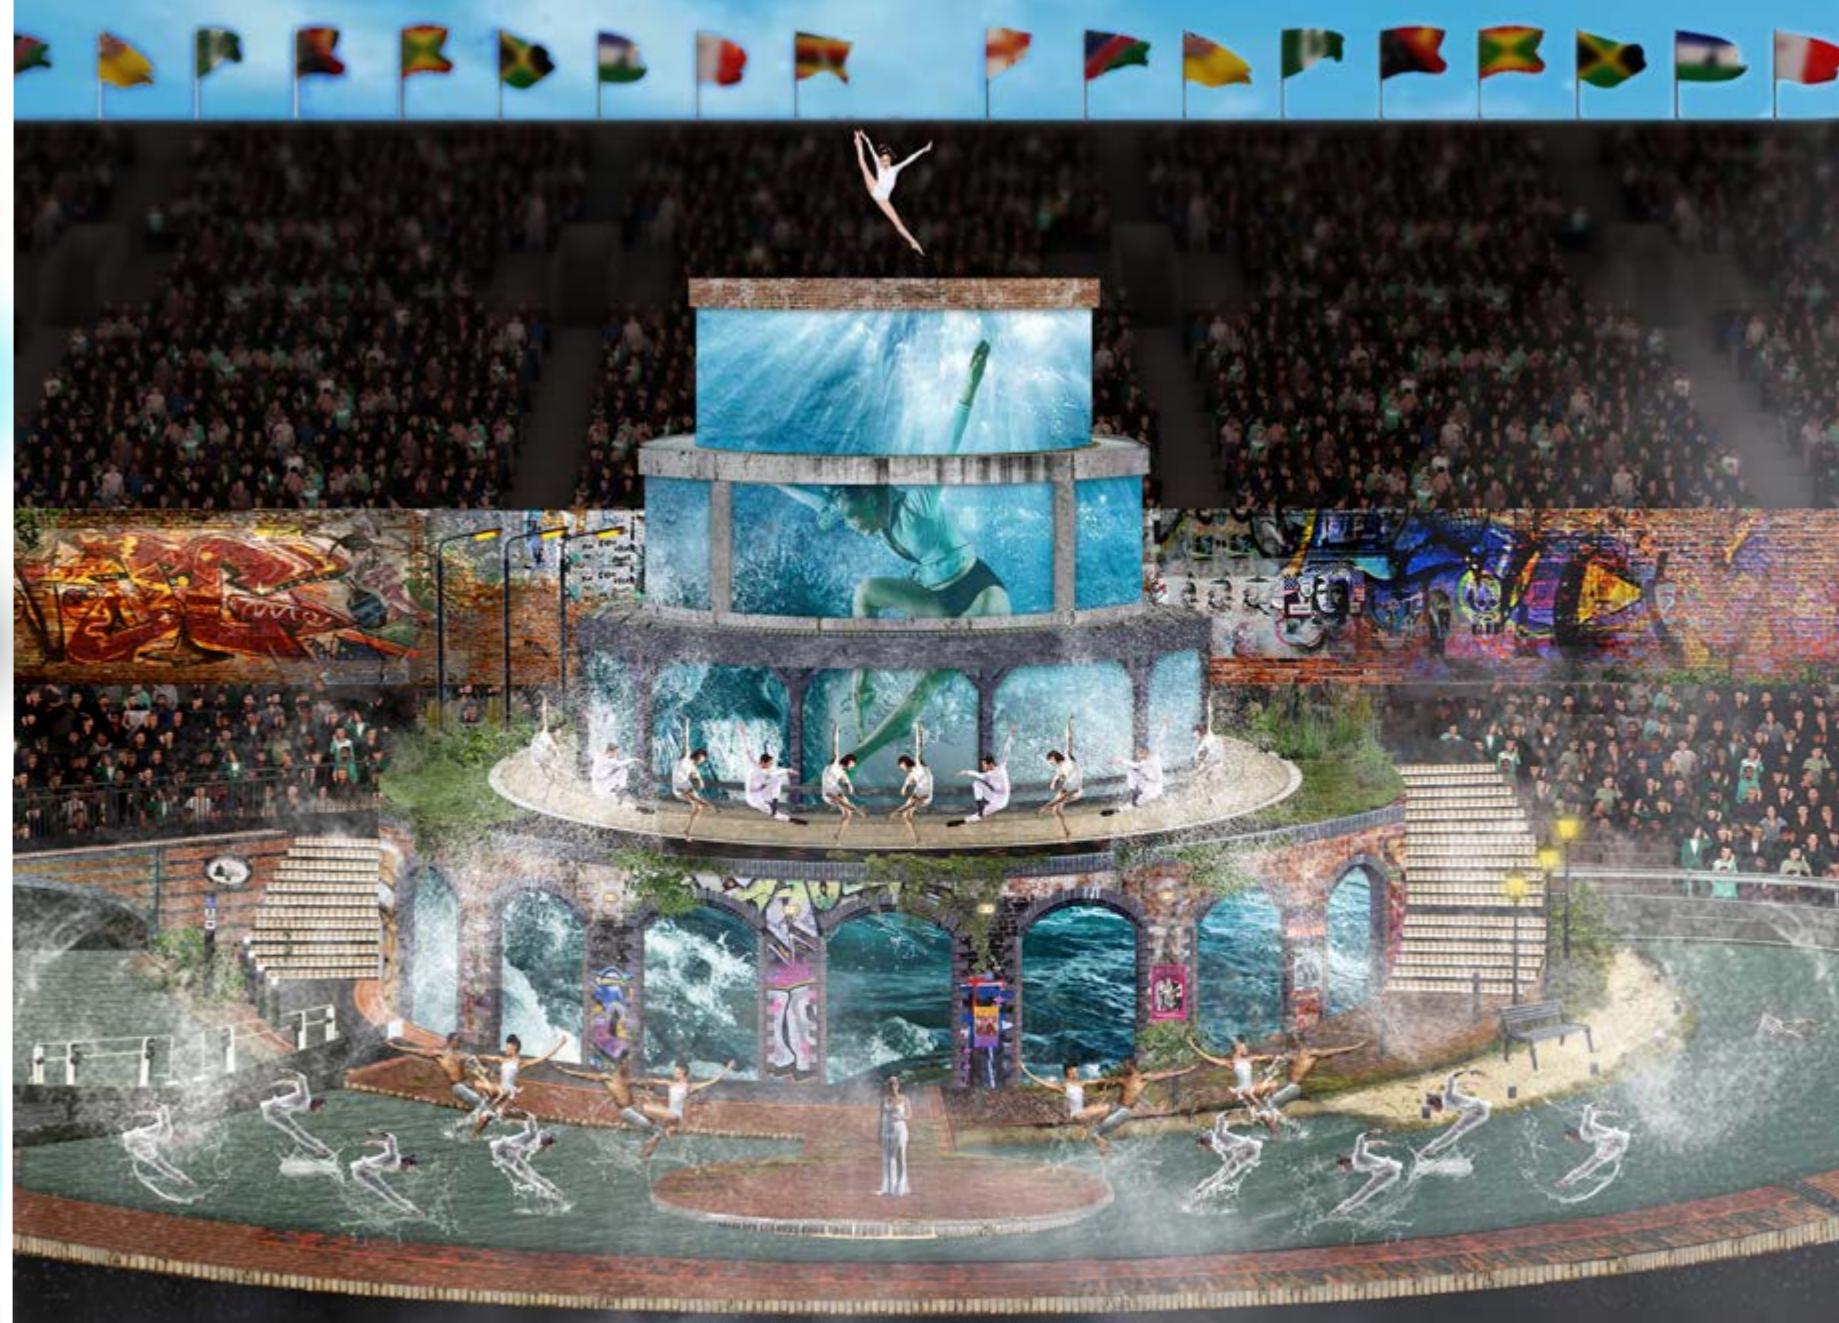

With thanks to:

CBSO, Birmingham Royal Ballet, Elmhurst Ballet students, our mass choir made up of over 15 local choirs, Critical Mass and all of our professional and volunteer cast.